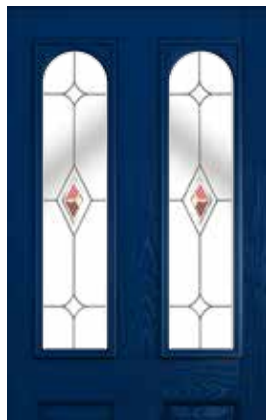

Diamond (Butterscotch)

Diamond (Red)

Diamond Lead

Elegance

Jewel

Glass Size - 203mm width x 914mm height.

- deduct 30mm from the above unit sizes for visible glass area.

Potomac