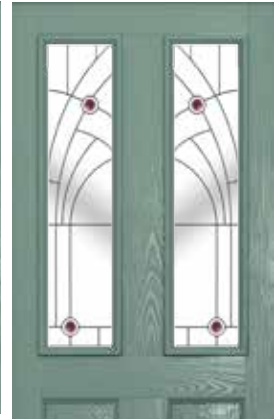

CTB 19.2

Glass Size - 203mm width x 914mm height.
- deduct 30mm from the above unit sizes for visible glass area.

Diamond (Black & White)

Diamond (Black)

Diamond (Butterscotch)

Diamond (Red)

Diamond Lead

Elegance