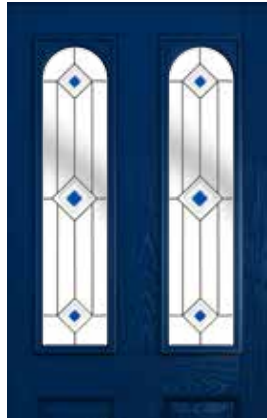

Trio Square (Red)

Trio Square (Black)

Trio Square (Blue)

Trio Square (Grey)

Glass Size - 203mm width x 914mm height.
 - deduct 30mm from the above unit sizes for visible glass area.

Harlech

NEW GLASS

Caledonian Rose (handed)