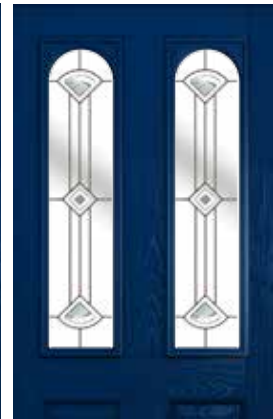

Quad (Grey)