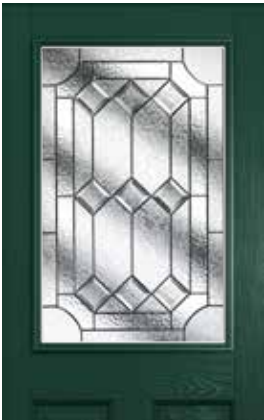

Simplicity