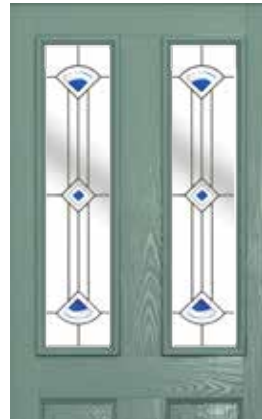

Quad (Blue)